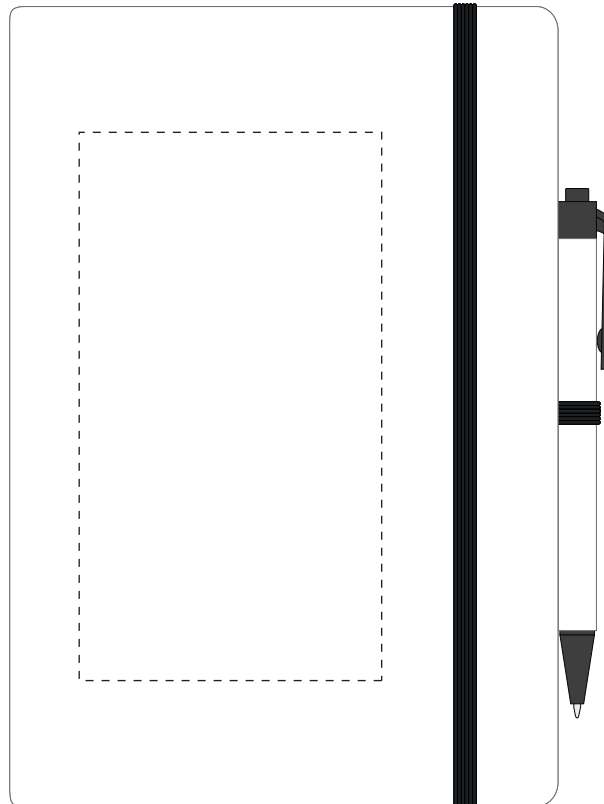

Your Ref:	Quantity:	Product Code: QS1020
Our Ref:	Version: 1	Product Colour: BLACK

PRINTING CONCERNS:**PRODUCT INFO:**

Please note that this product has Sustainability Markings that are not visible from this perspective

We stock this item in the following colours

**PANTONE REFERENCE(S)**

- Debossing/ Foil Blocking

ARTWORK SCALE 50%

Product Image for visualisation
- colours may vary

- CENTRED TO PRINT AREA
- CENTRED TO NOTEBOOK

The dashed line is to demonstrate print area and will not appear on your printed item

PLEASE NOTE:

- All colours including print and product are for visual purposes only and should not be regarded as the actual colour of the product and print.
- Some products may vary from batch to batch and may differ from previous orders.
- The colour and texture of a product can also have an effect on the final print colour.
- By approving this order we accept that you understand these terms.

To proceed, please approve visual via the online system.

ARTWORK SCALE 100%

Max print area: 80mm x 145mm